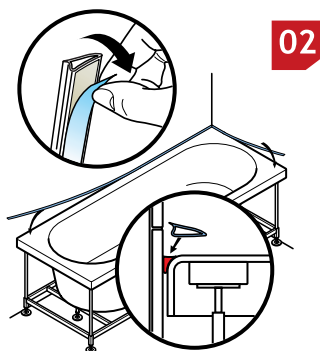

BATH TUB EDGING PROFILE//**BORDOFLEX** (FLEXIBLE EDGING)

Bordoflex

BORDOFLEX (FLEXIBLE EDGING) Flexible co-extruded edging in PMMA (acrylic) and PUR (polyurethane), provided with a biadhesive on the back. Nevertheless, the use of silicone to seal the profile to the bath tub and shower tray edge, combined with the biadhesive improves the adhesive performance. This profile, given its flexibility and particular shape, can be applied after installing the tub or shower cabin. The profile is available in natural and Ideal white.

BATH TUB EDGING PROFILE//**BORDOFLEX** (FLEXIBLE EDGING)

04

05

Bordoflex