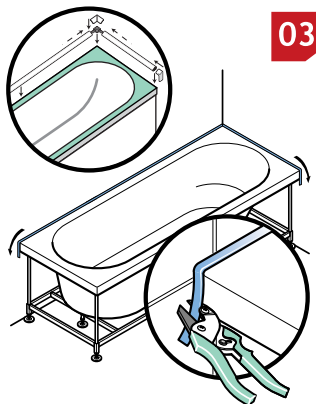

BATH TUB EDGING PROFILE//**BORDOFLEX** (FLEXIBLE EDGING)

Bordoflex

BORDOFLEX (FLEXIBLE EDGING) Flexible co-extruded edging in PMMA (acrylic) and PUR (polyurethane), provided with a biadhesive on the back. Nevertheless, the use of silicone to seal the profile to the bath tub and shower tray edge, combined with the biadhesive improves the adhesive performance. This profile, given its flexibility and particular shape, can be applied after installing the tub or shower cabin. The profile is available in natural and Ideal white.

BATH TUB EDGING PROFILE//**BORDOFLEX** (FLEXIBLE EDGING)

04

05

Bordoflex