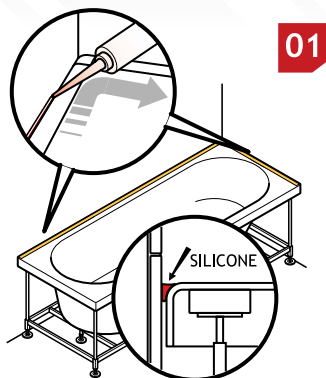

BATH TUB EDGING PROFILE//**BORDOFLEX** (FLEXIBLE EDGING)

Bordoflex

BORDOFLEX (FLEXIBLE EDGING) Flexible co-extruded edging in PMMA (acrylic) and PUR (polyurethane), provided with a biadhesive on the back. Nevertheless, the use of silicone to seal the profile to the bath tub and shower tray edge, combined with the biadhesive improves the adhesive performance. This profile, given its flexibility and particular shape, can be applied after installing the tub or shower cabin. The profile is available in natural and Ideal white.

BATH TUB EDGING PROFILE//**BORDOFLEX** (FLEXIBLE EDGING)

04

05

Bordoflex