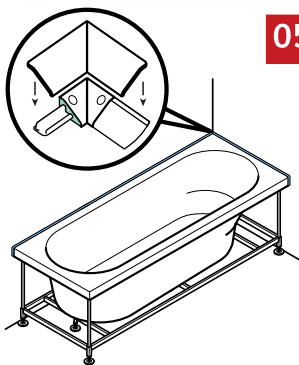

BATH TUB EDGING PROFILE//**BORDOFLEX** (FLEXIBLE EDGING)

Bordoflex

BORDOFLEX (FLEXIBLE EDGING) Flexible co-extruded edging in PMMA (acrylic) and PUR (polyurethane), provided with a biadhesive on the back. Nevertheless, the use of silicone to seal the profile to the bath tub and shower tray edge, combined with the biadhesive improves the adhesive performance. This profile, given its flexibility and particular shape, can be applied after installing the tub or shower cabin. The profile is available in natural and Ideal white.

BATH TUB EDGING PROFILE//**BORDOFLEX** (FLEXIBLE EDGING)

04

05

Bordoflex